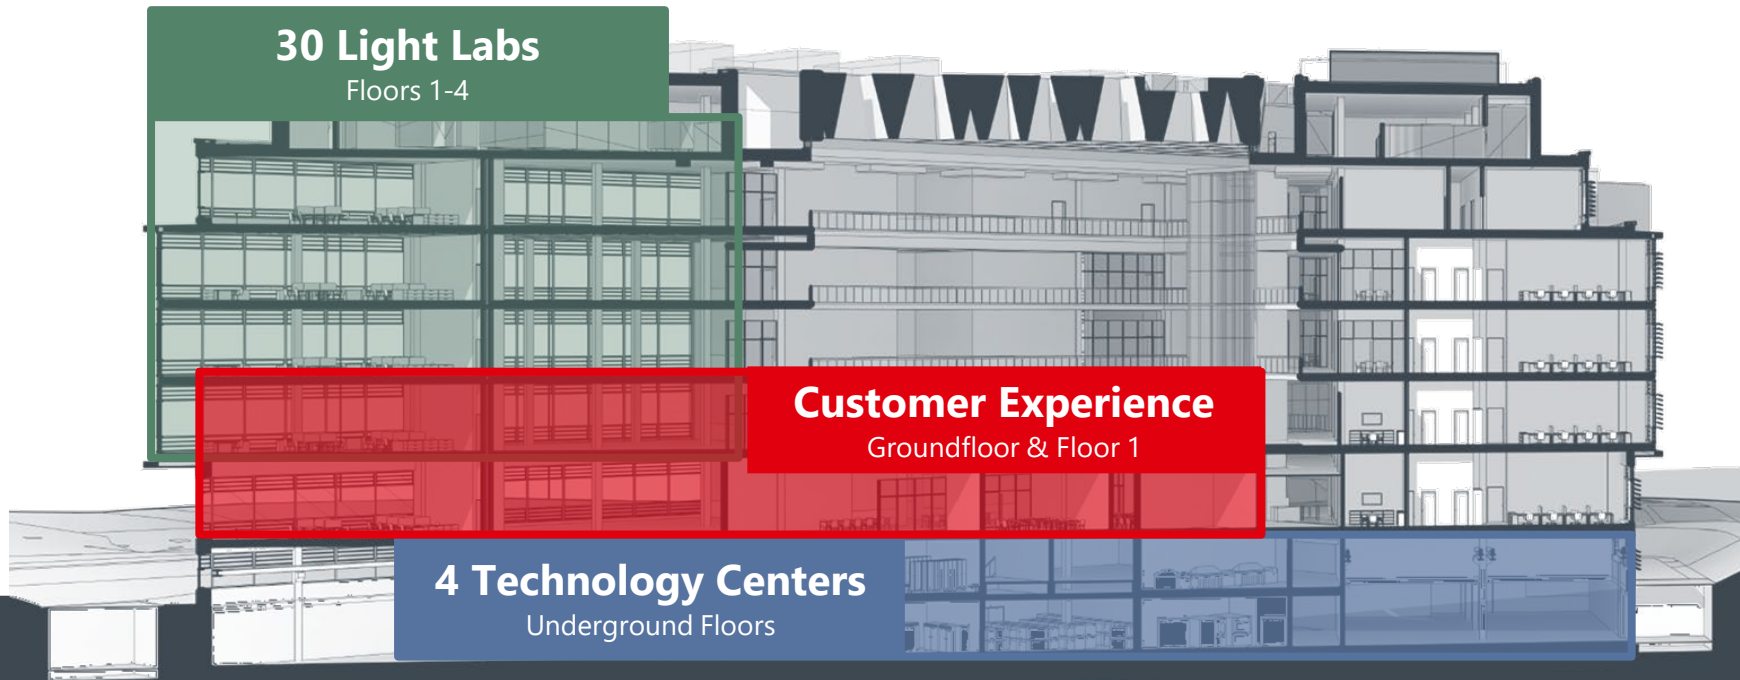

BASE AREA

**47,000** M<sup>2</sup>

EACH LEVEL  
AS BIG AS A  
**SOCCER FIELD**  
(~7,200 M<sup>2</sup>)

ICD AT A  
GLANCE...

**7** LEVELS

CX INFINITY ROOM

**24**

TOUCHSCREENS

**585**  
WORKSTATIONS

**MOST  
SUSTAINABLE**  
BUILDING ON THE  
HOLTHAUSEN SITE

**30**  
LIGHT LABS  
**4**  
TECHNOLOGY  
CENTERS

## ***VENUE STRUCTURE***